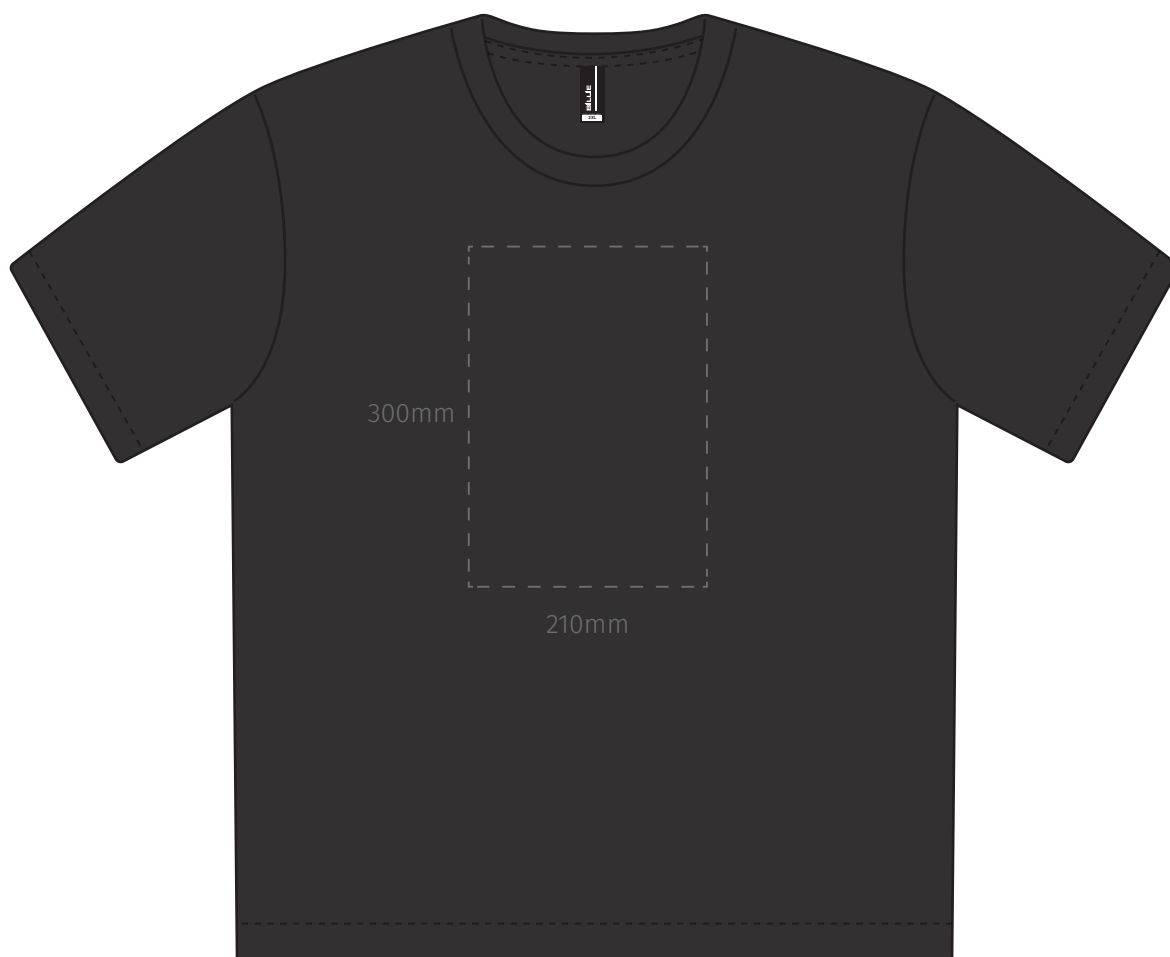

TEMPLATE:
■ BILLIE TEE - XS

Item shown at 15% actual size when viewed on A4 paper

BRANDING - Supacolour

Max branding area 210 x 300mm (A4)

TEMPLATE:
■ BILLIE TEE - S

Item shown at 15% actual size when viewed on A4 paper

BRANDING - Supacolour

Max branding area 210 x 300mm (A4)

TEMPLATE:

■ BILLIE TEE - M

Item shown at 15% actual size when viewed on A4 paper

BRANDING - Supacolour

Max branding area 210 x 300mm (A4)

TEMPLATE:
■ BILLIE TEE - L

Item shown at 15% actual size when viewed on A4 paper

TEMPLATE:
■ BILLIE TEE - XL

Item shown at 15% actual size when viewed on A4 paper

BRANDING - Supacolour

Max branding area 210 x 300mm (A4)

TEMPLATE:
■ BILLIE TEE - 2XL

Item shown at 15% actual size when viewed on A4 paper

BRANDING - Supacolour

Max branding area 210 x 300mm (A4)

TEMPLATE:
■ BILLIE TEE - 3XL

Item shown at 15% actual size when viewed on A4 paper

BRANDING - Supacolour