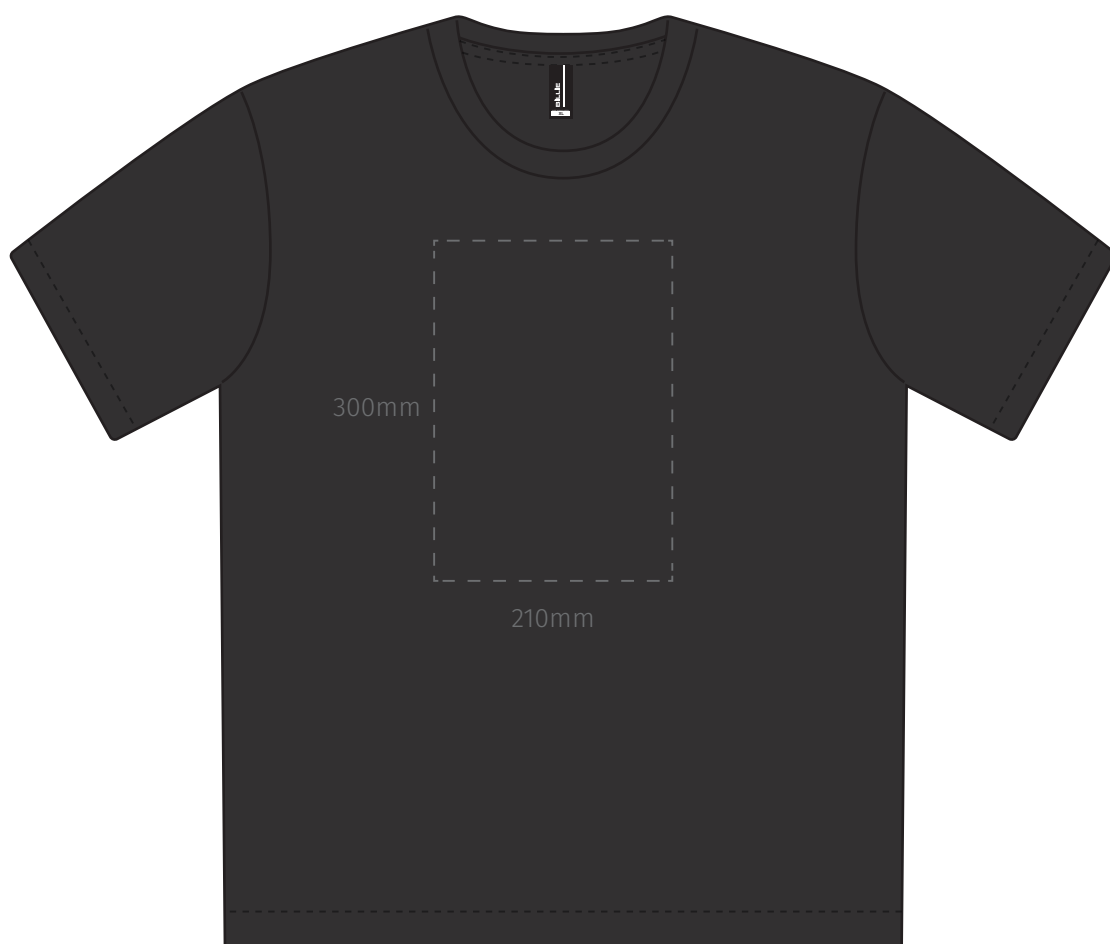

TEMPLATE:
■ BILLIE TEE - XS

Item shown at 15% actual size when viewed on A4 paper

BRANDING - Supacolour

Max branding area 210 x 300mm (A4)

TEMPLATE:
■ BILLIE TEE - S

Item shown at 15% actual size when viewed on A4 paper

BRANDING - Supacolour

Max branding area 210 x 300mm (A4)

TEMPLATE:

■ BILLIE TEE - M

Item shown at 15% actual size when viewed on A4 paper

BRANDING - Supacolour

Max branding area 210 x 300mm (A4)

TEMPLATE:
■ BILLIE TEE - L

Item shown at 15% actual size when viewed on A4 paper

TEMPLATE:
■ BILLIE TEE - XL

Item shown at 15% actual size when viewed on A4 paper

BRANDING - Supacolour

Max branding area 210 x 300mm (A4)

TEMPLATE:
■ BILLIE TEE - 2XL

Item shown at 15% actual size when viewed on A4 paper

BRANDING - Supacolour

Max branding area 210 x 300mm (A4)

TEMPLATE:
■ BILLIE TEE - 3XL

Item shown at 15% actual size when viewed on A4 paper

BRANDING - Supacolour