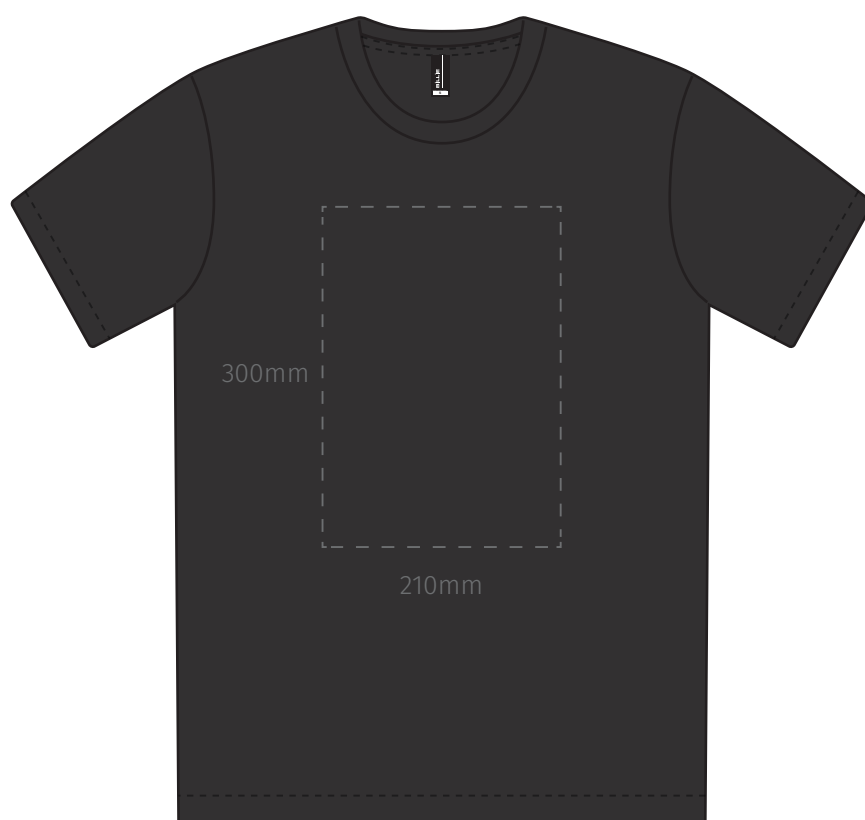

TEMPLATE:
■ BILLIE TEE - XS

Item shown at 15% actual size when viewed on A4 paper

BRANDING - Supacolour

Max branding area 210 x 300mm (A4)

TEMPLATE:
■ BILLIE TEE - S

Item shown at 15% actual size when viewed on A4 paper

BRANDING - Supacolour

Max branding area 210 x 300mm (A4)

TEMPLATE:

■ BILLIE TEE - M

Item shown at 15% actual size when viewed on A4 paper

BRANDING - Supacolour

Max branding area 210 x 300mm (A4)

TEMPLATE:
■ BILLIE TEE - L

Item shown at 15% actual size when viewed on A4 paper

TEMPLATE:
■ BILLIE TEE - XL

Item shown at 15% actual size when viewed on A4 paper

BRANDING - Supacolour

Max branding area 210 x 300mm (A4)

TEMPLATE:
■ BILLIE TEE - 2XL

Item shown at 15% actual size when viewed on A4 paper

BRANDING - Supacolour

Max branding area 210 x 300mm (A4)

TEMPLATE:
■ BILLIE TEE - 3XL

Item shown at 15% actual size when viewed on A4 paper

BRANDING - Supacolour