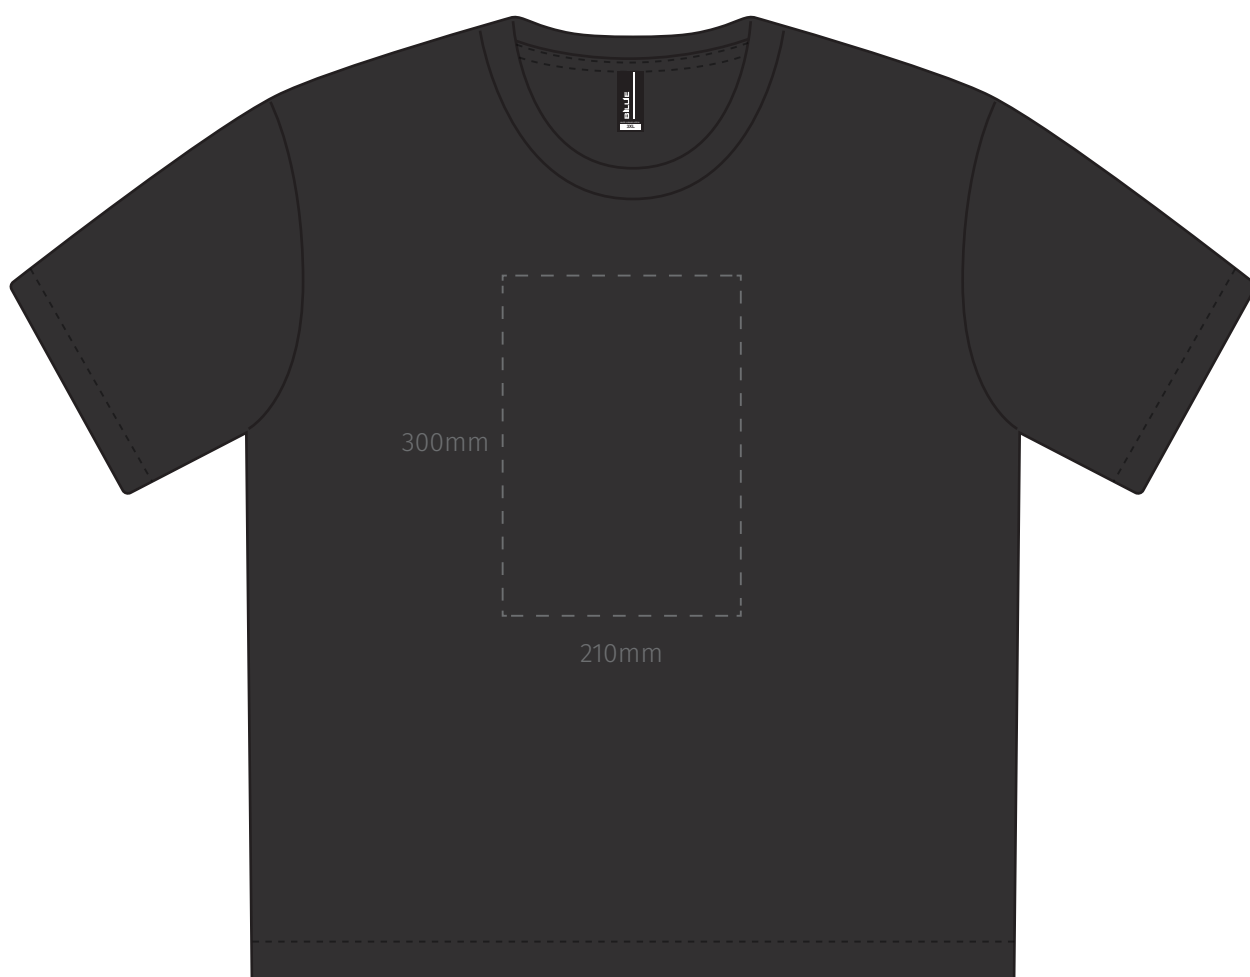

TEMPLATE:
■ BILLIE TEE - XS

Item shown at 15% actual size when viewed on A4 paper

BRANDING - Supacolour

Max branding area 210 x 300mm (A4)

TEMPLATE:
■ BILLIE TEE - S

Item shown at 15% actual size when viewed on A4 paper

Item shown at 15% actual size when viewed on A4 paper

TEMPLATE:
■ BILLIE TEE - XL

Item shown at 15% actual size when viewed on A4 paper

BRANDING - Supacolour

Max branding area 210 x 300mm (A4)

TEMPLATE:
■ BILLIE TEE - 2XL

Item shown at 15% actual size when viewed on A4 paper

BRANDING - Supacolour

Max branding area 210 x 300mm (A4)

TEMPLATE:
■ BILLIE TEE - 3XL

Item shown at 15% actual size when viewed on A4 paper

BRANDING - Supacolour

Max branding area 210 x 300mm (A4)

TEMPLATE:
■ BILLIE TEE - 4XL

Item shown at 15% actual size when viewed on A4 paper

BRANDING - Supacolour

Max branding area 210 x 300mm (A4)