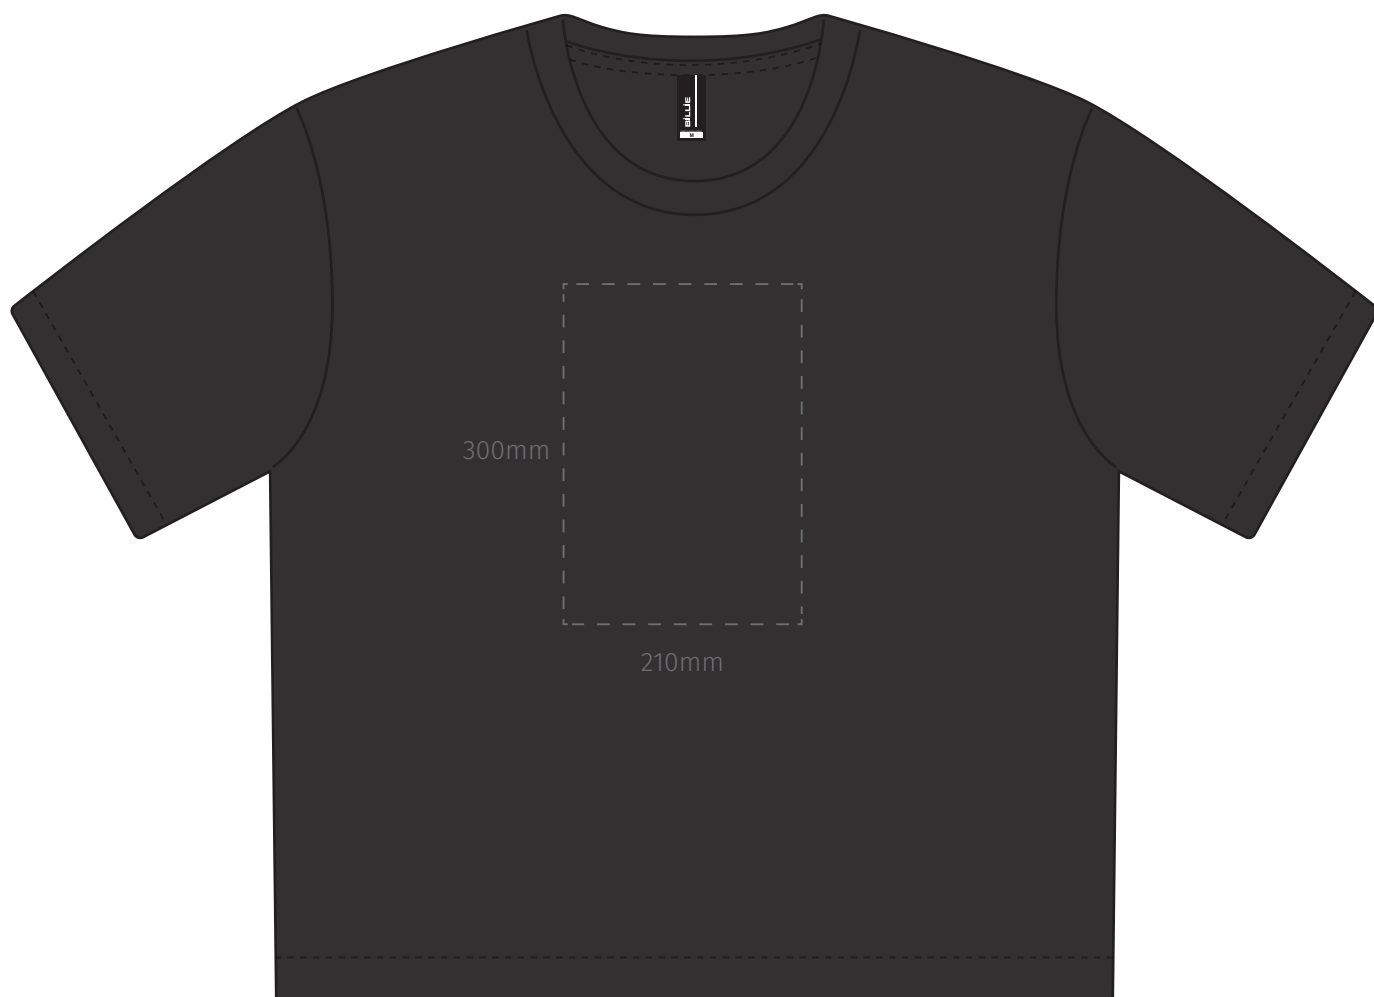

TEMPLATE:
■ BILLIE TEE - XS

Item shown at 15% actual size when viewed on A4 paper

BRANDING - Supacolour

Max branding area 210 x 300mm (A4)

TEMPLATE:
■ BILLIE TEE - S

Item shown at 15% actual size when viewed on A4 paper

Item shown at 15% actual size when viewed on A4 paper

TEMPLATE:
■ BILLIE TEE - XL

Item shown at 15% actual size when viewed on A4 paper

BRANDING - Supacolour

Max branding area 210 x 300mm (A4)

TEMPLATE:
■ BILLIE TEE - 2XL

Item shown at 15% actual size when viewed on A4 paper

BRANDING - Supacolour

Max branding area 210 x 300mm (A4)

TEMPLATE:
■ BILLIE TEE - 3XL

Item shown at 15% actual size when viewed on A4 paper

BRANDING - Supacolour

Max branding area 210 x 300mm (A4)

TEMPLATE:
■ BILLIE TEE - 4XL

Item shown at 15% actual size when viewed on A4 paper

BRANDING - Supacolour

Max branding area 210 x 300mm (A4)