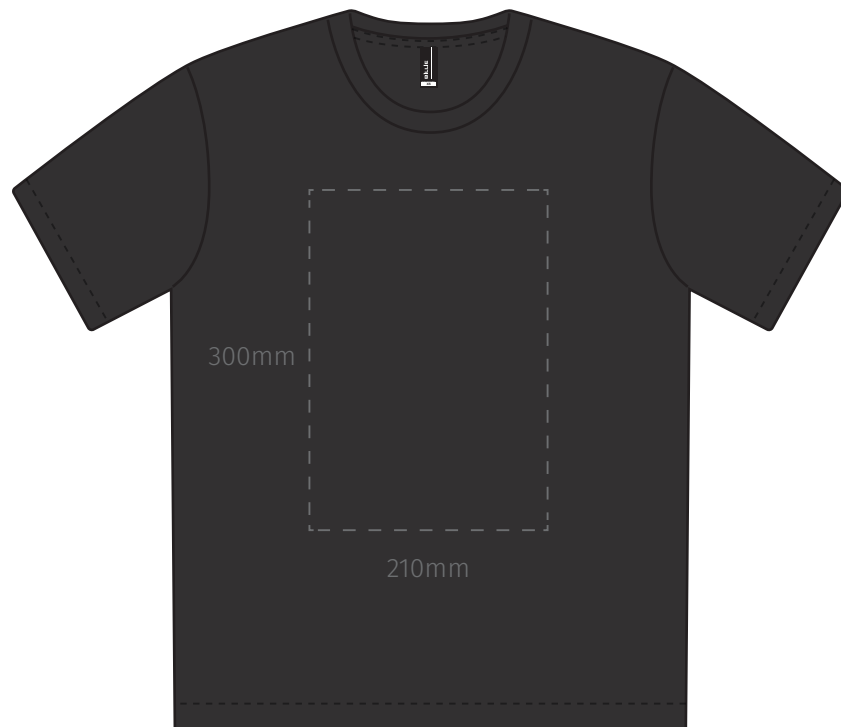

TEMPLATE:
■ BILLIE TEE - XS

Item shown at 15% actual size when viewed on A4 paper

BRANDING - Supacolour

Max branding area 210 x 300mm (A4)

TEMPLATE:
■ BILLIE TEE - S

Item shown at 15% actual size when viewed on A4 paper

BRANDING - Supacolour

Max branding area 210 x 300mm (A4)

TEMPLATE:

■ BILLIE TEE - M

Item shown at 15% actual size when viewed on A4 paper

BRANDING - Supacolour

Max branding area 210 x 300mm (A4)

TEMPLATE:
■ BILLIE TEE - L

Item shown at 15% actual size when viewed on A4 paper

TEMPLATE:
■ BILLIE TEE - XL

Item shown at 15% actual size when viewed on A4 paper

BRANDING - Supacolour

Max branding area 210 x 300mm (A4)

TEMPLATE:
■ BILLIE TEE - 2XL

Item shown at 15% actual size when viewed on A4 paper

BRANDING - Supacolour

Max branding area 210 x 300mm (A4)

TEMPLATE:
■ BILLIE TEE - 3XL

Item shown at 15% actual size when viewed on A4 paper

BRANDING - Supacolour